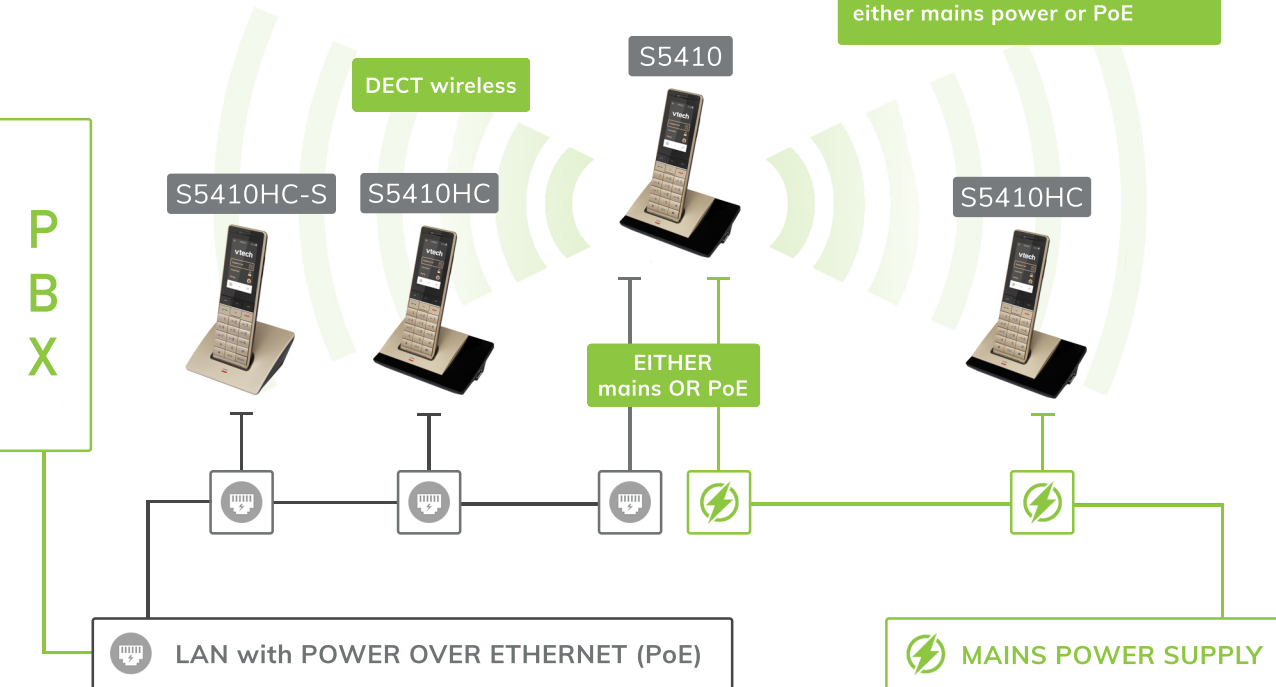

S5410 - Accessory Phone Diagram

Connect up to **3** accessory phones to one S5410

Accessory phones can connect to either mains power or PoE

P
B
X

S5410HC-S

S5410HC

S5410

S5410HC

EITHER
mains OR PoE

LAN with POWER OVER ETHERNET (PoE)

MAINS POWER SUPPLY