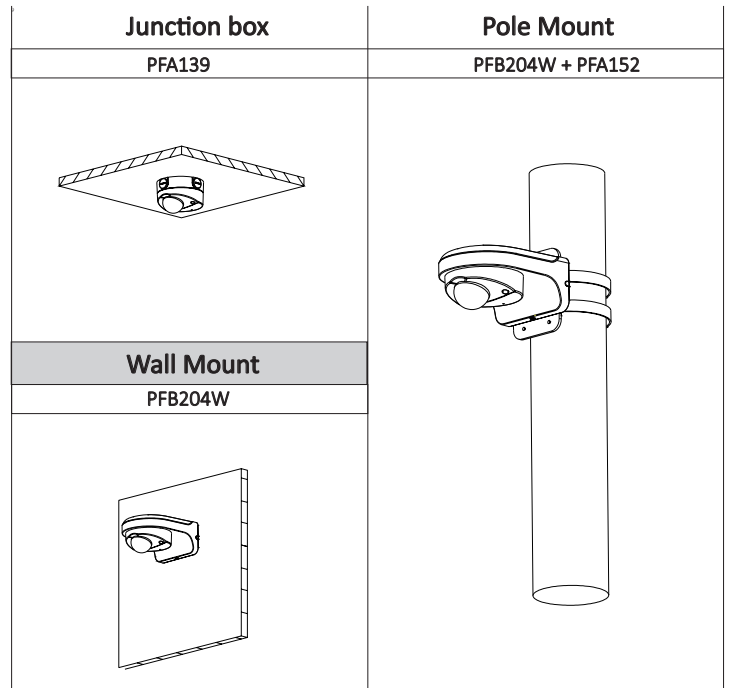

Construction

Casing	Metal
Dimensions	Φ106mm×50.3mm (4.17"×1.98")
Net Weight	0.4kg (0.88lb)
Gross Weight	0.44kg (0.97lb)

Ordering Information

Type	Part Number	Description
2MP camera	DH-IPC-HDB4231FP-MPC	2MP People Counting Mini Dome Network Camera, WDR, PAL
	DH-IPC-HDB4231FN-MPC	2MP People Counting Mini Dome Network Camera, WDR, NTSC
	IPC-HDB4231FP-MPC	2MP People Counting Mini Dome Network Camera, WDR, PAL
	IPC-HDB4231FN-MPC	2MP People Counting Mini Dome Network Camera, WDR, NTSC
Accessories (optional)	PFB204W	Wall mount
	PFA139	Junction box
	PFA152	Pole mount

Accessories

Optional:

PFA139 Junction Box

PFB204W Wall Mount

PFA152 Pole Mount

Dimensions (mm/inch)